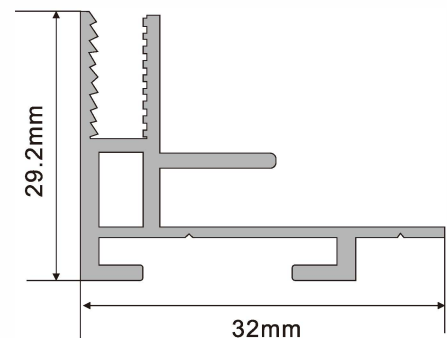

TEXTILE LIGHT BOX

• TLB •

Features

- It is a back lited textile light box only in 30mm with LGP
- Light source is with OSRAM led and Mitsubish PMMA as LGP witch insure the high quality of light output upto 90lm/w, average 3000lx-5000lx
- Framless with even light output
- Easy to change and install new pictures
- Small size , less weight , easy installation and with much even light
- Available in wall mounted , suspended and stand

Specification

- Voltage. : 12V/24VDC
- Operating Temperature : 0-45
- Light span : 50000hrs/70%
- Available : 2700-6500K / RGB/ WW+CW
- CRI : >80
- Lumen : 80-90lm/w
- IP20
- Max size : 2000 x 1000mm
- Customize size are welcome

Aluminum frames

Frame color : silver and black , white is available on request